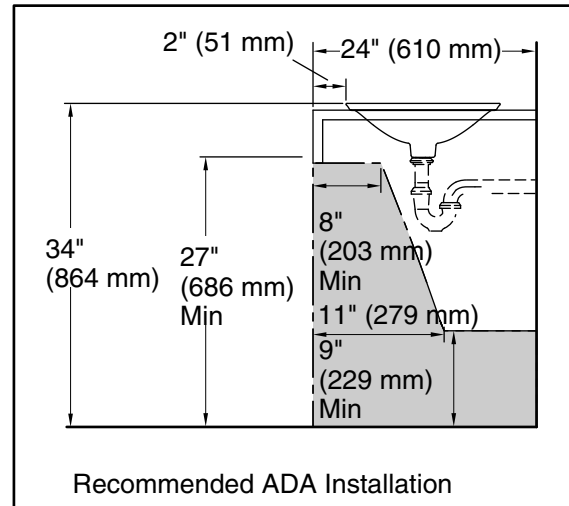

### Technical Information

All product dimensions are nominal.

Bowl configuration: Single

Installation: Drop-in, Vessel

Bowl area (Only): Diameter: 17-11/16" (449 mm)  
Bowl depth: 4" (102 mm)  
Water depth: 4" (102 mm)