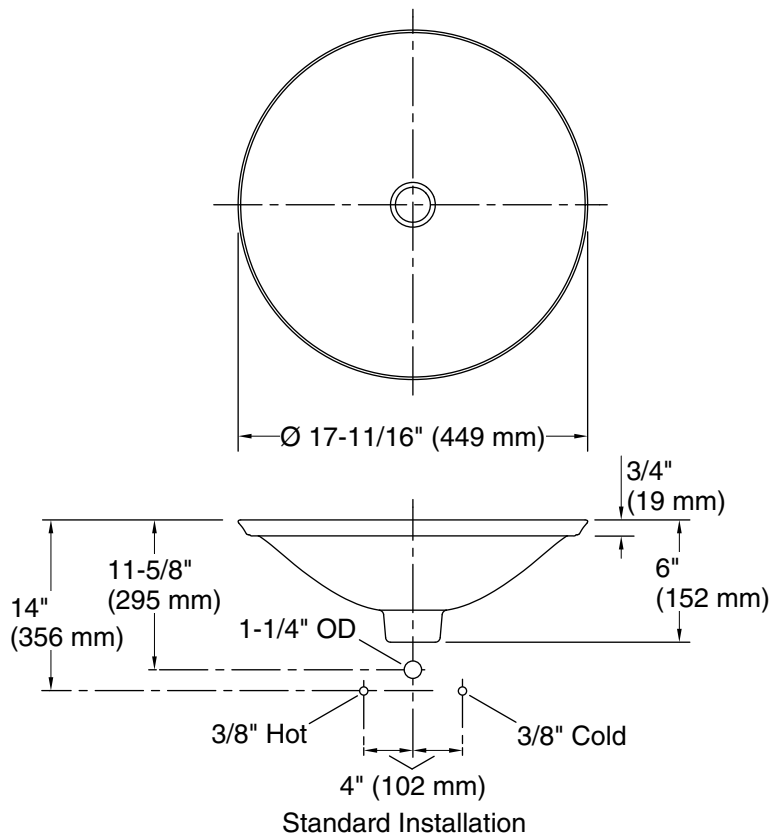

### Technical Information

All product dimensions are nominal.

Bowl configuration: Single

Installation: Drop-in, Vessel

Bowl area (Only): Diameter: 17-11/16" (449 mm)  
Bowl depth: 4" (102 mm)  
Water depth: 4" (102 mm)